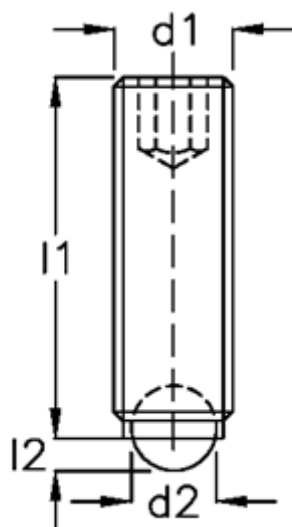

# Data Sheet

Article number: 20902636

Description: E+G Ball point screw  
GN 605-M8-12-A

## Measures

---

$d1$	= M8
$d2$	= 5.5
Internal hexagon	= 4.0
$l1$	= 12
$l2$	= 1.7